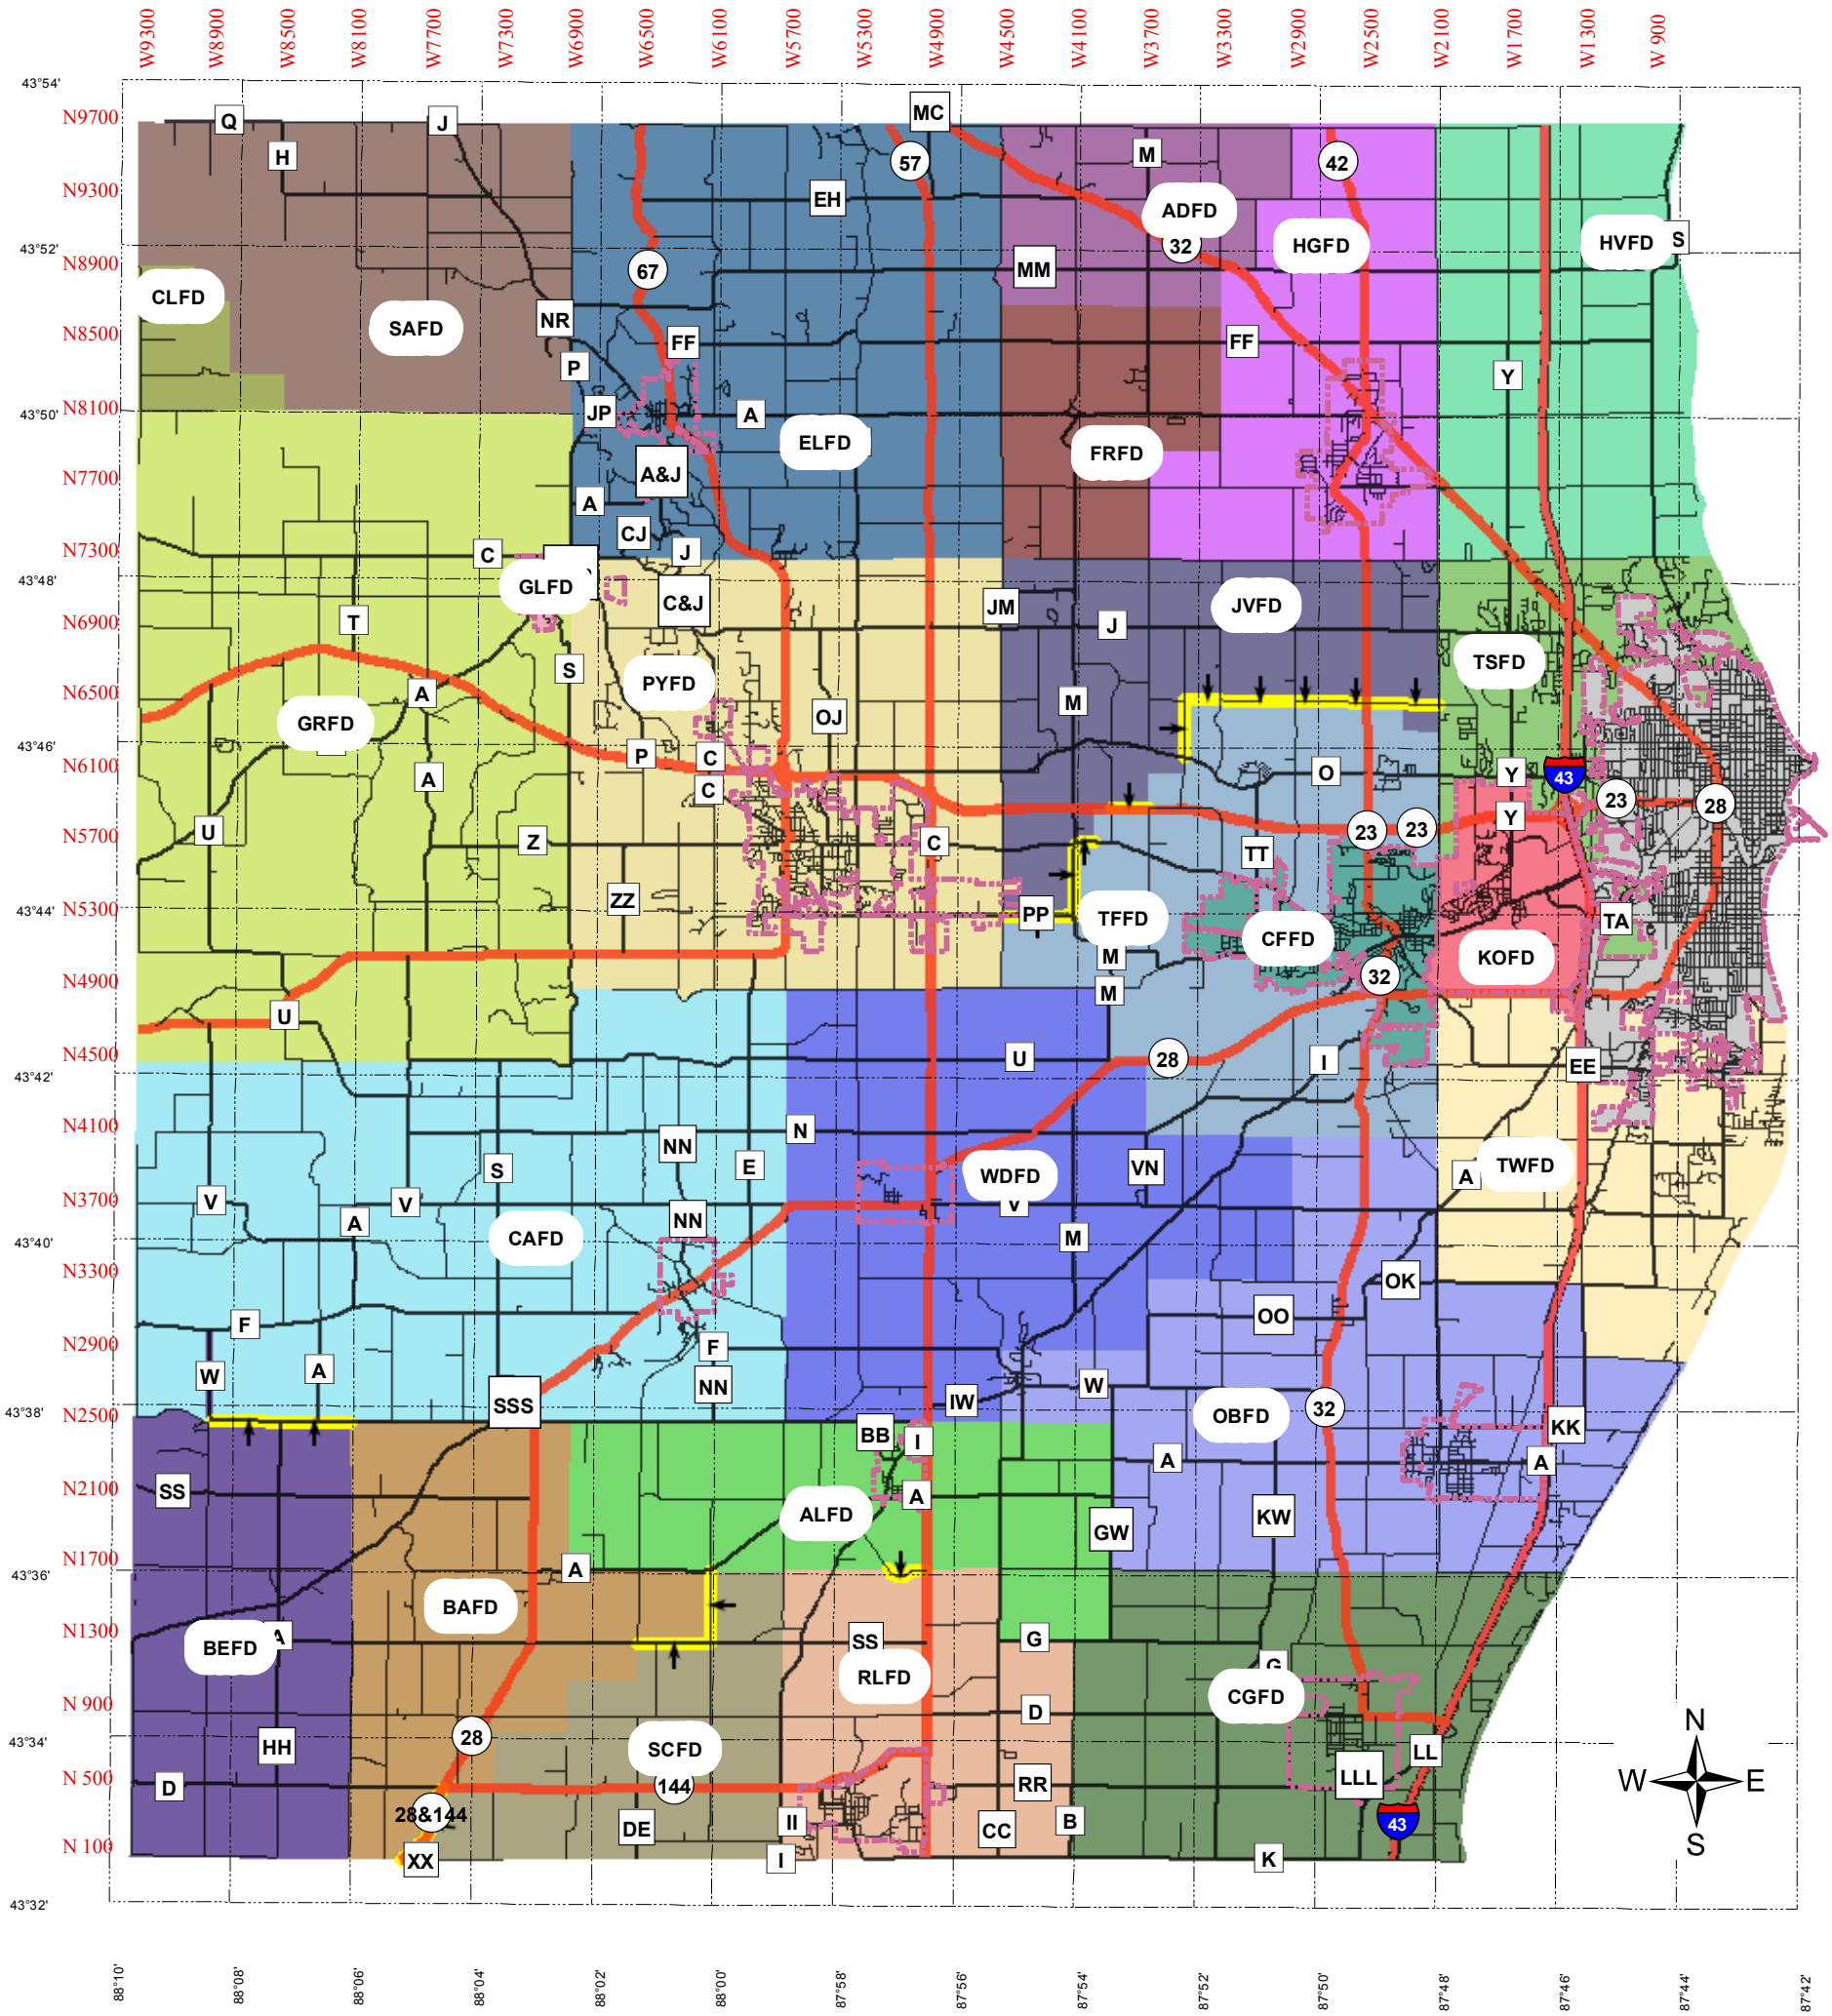

SHEBOYGAN COUNTY FIRE DEPARTMENT TERRITORIES

Legend

ADFD - 821 - Ada Fire Dept	CLFD - 870 - St Cloud Fire Dept	JVFD - 843 - Johnsonville Fire Dept	TFFD - 861 - Town of Sheboygan Falls Fire Dept
ALFD - 823 - Adell Fire Dept	ELFD - 831 - Elkhart Lake Fire Dept	KOFD - 845 - Kohler Fire Dept	TSFD - 859 - Town of Sheboygan Fire Dept
BAFD - 825 - Batavia Fire Dept	FRFD - 833 - Franklin Fire Dept	OBFD - 847 - Oostburg Fire Dept	TWFD - 865 - Town of Wilson Fire Dept
BEFD - 867 - Beechwood Fire Dept	GLFD - 835 - Glenbeulah Fire Dept	PYFD - 853 - Town of Plymouth Fire Dept	WDFD - 863 - Waldo Fire Dept
CAFD - 827 - Cascade Fire Dept	GRFD - 837 - Greenbush Fire Dept	RLFD - 855 - Random Lake Fire Dept	872 - City of Sheboygan Fire Dept
CFFD - 851 - City of Sheboygan Falls Fire Dept	HGFD - 841 - Howards Grove Fire Dept	SAFD - 869 - St Anna Fire Dept	Both sides of road
CGFD - 829 - Cedar Grove Fire Dept	HVFD - 839 - Haven Fire Dept	SCFD - 857 - Silver Creek Fire Dept	